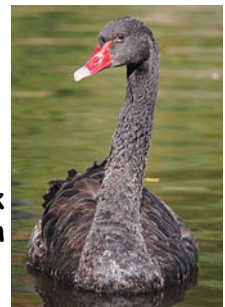

Tilligerry Habitat Bird Adventure

Citizen Science

What Birds can you spot on your visit?

Easy

Kookaburra

Rainbow
Lorikeet

Eastern
Rosella

Spotted
Dove

Willie
Wagtail

Australian
Magpie

Galah

Noisy
Miner

Pelican

Black
Swan

Tilligerry Habitat Bird Adventure

What Birds can you spot on your visit?

Challenging

Red
Browed
Finch

White cheeked
Honeyeater

Little Wattlebird

Eastern
Yellow
Robin

Little Corella

Yellow-tailed
black Cockatoo

Eastern
Spinebill

Superb
Fairy-wren

Yellow-Faced
Honeyeater

Tilligerry Habitat Bird Adventure

What Birds can you spot on your visit?

Skilled

Spotted
Pardalote

Golden
Whistler

Sacred Kingfisher