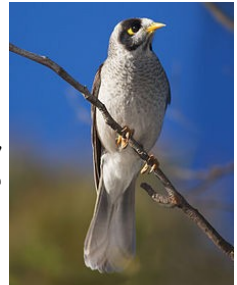

Tilligerry Habitat Bird Adventure

Citizen Science

What Birds can you spot on your visit?

Easy

Kookaburra

Rainbow
Lorikeet

Eastern
Rosella

Spotted
Dove

Willie
Wagtail

Australian
Magpie

Galah

Noisy
Miner

Pelican

Black
Swan

Tilligerry Habitat Bird Adventure

What Birds can you spot on your visit?

Challenging

Red
Browed
Finch

White cheeked
Honeyeater

Little Wattlebird

Eastern
Yellow
Robin

Little Corella

Yellow-tailed
black Cockatoo

Eastern
Spinebill