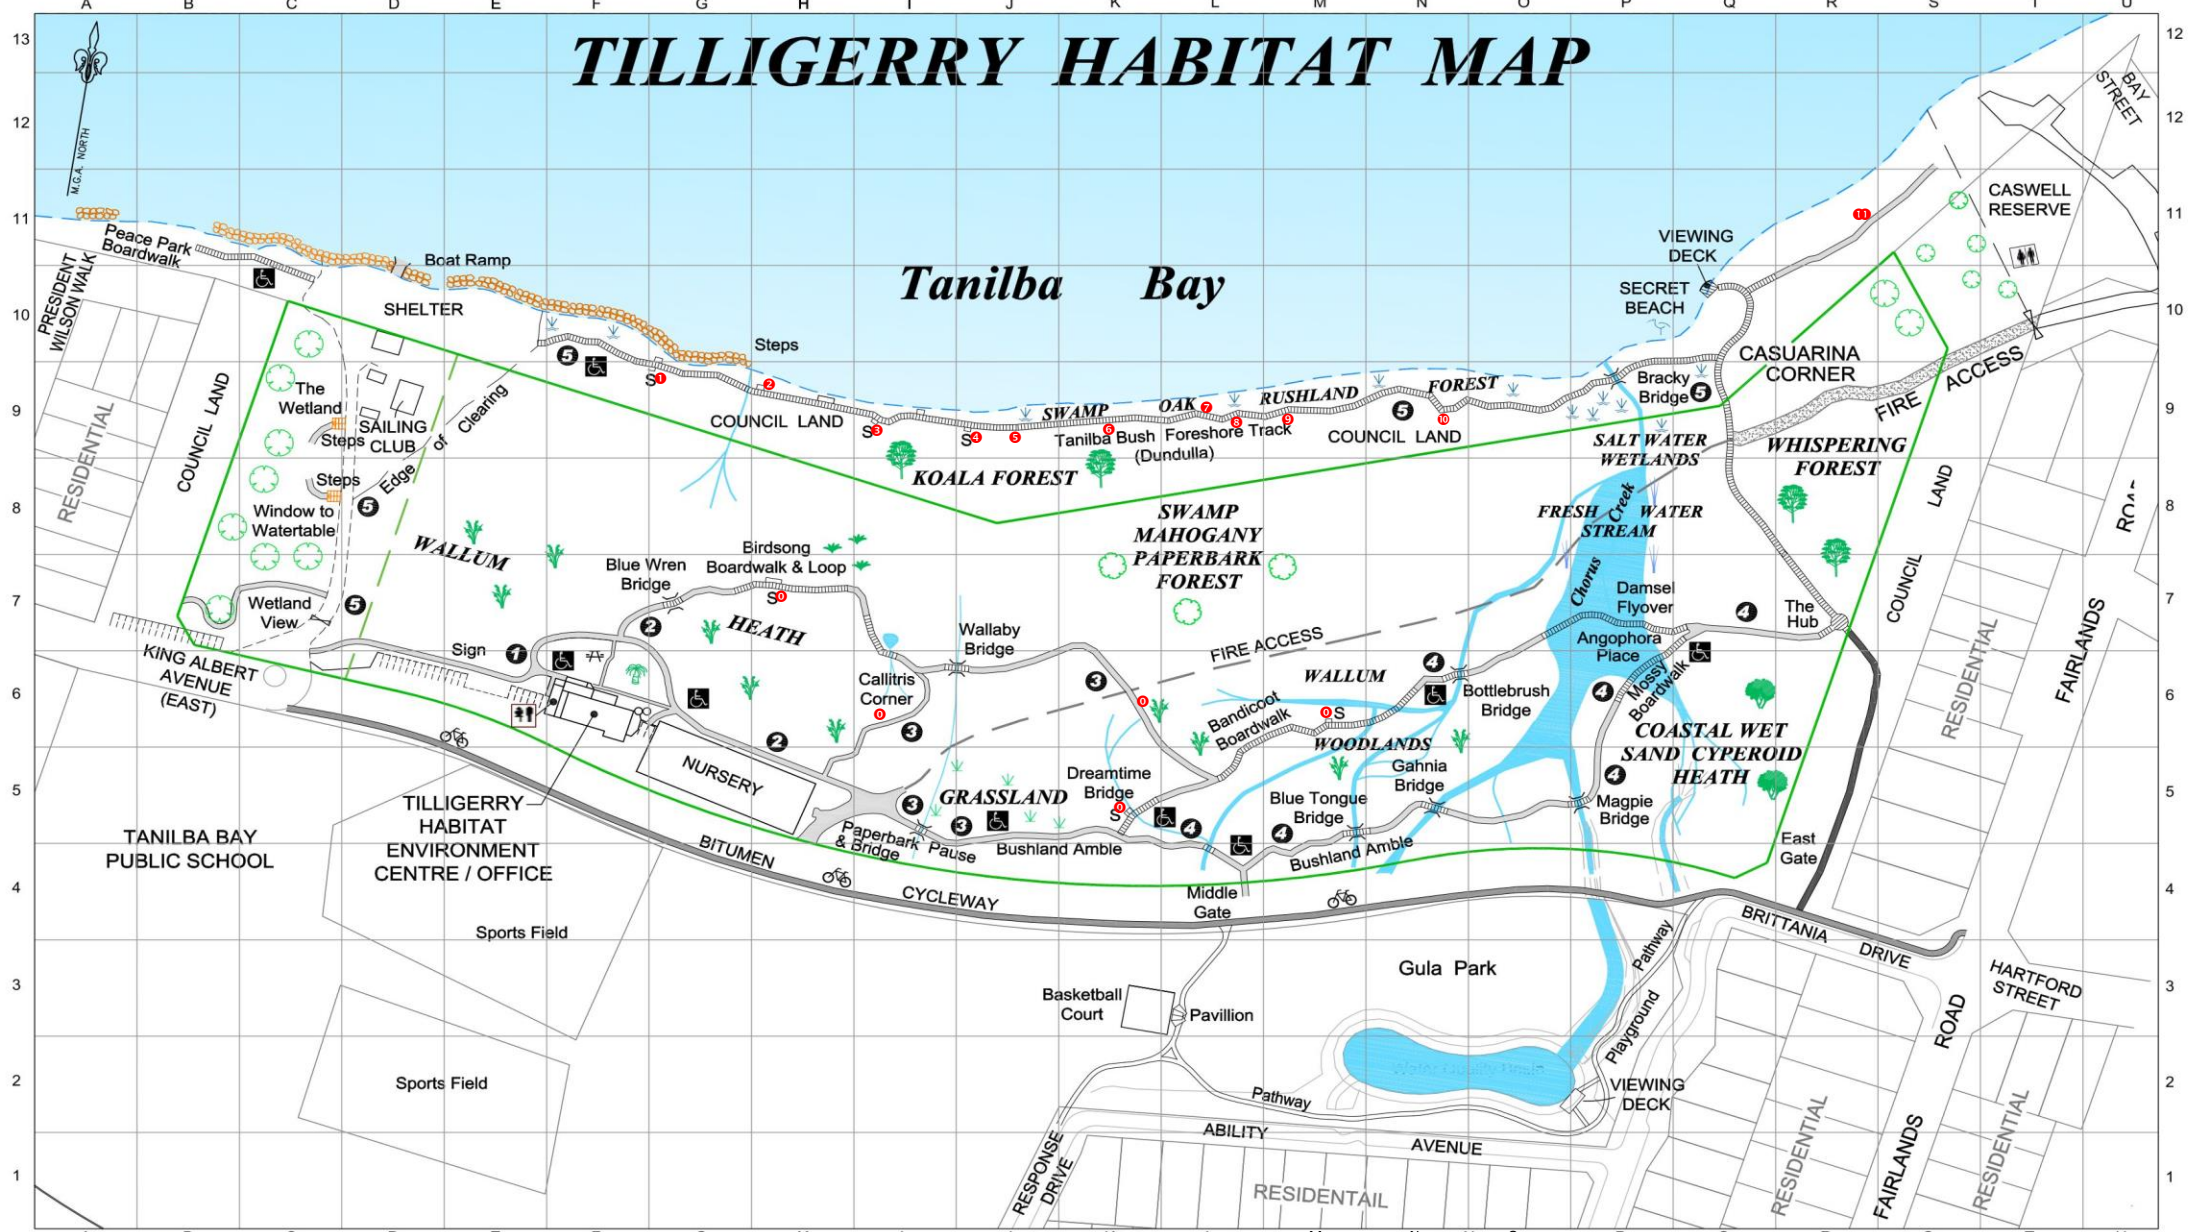

TILLIGERRY HABITAT MAP

**TILLIGERRY HABITAT
& TANILBA FORESHORE
RESERVE**
PLAN NOT TO SCALE

LEGEND

| | |
|--------------|-------------------|
| Boardwalk | Straw Bale Loop |
| Gravel Trail | Birdsong Loop |
| Bridge | Chorus Creek Loop |
| Creek Lines | Loop |
| | Foreshore Loop |

| | |
|-----------------|-------|
| Disabled Access | Steps |
| Cyclepath | Gate |
| Toilets | Seat |
| Park Seats | |

VEGETATION

| | |
|---------------------|---------------------------------|
| Grassland | Wallum Heath / Woodlands |
| Salt Water Wetland | Swamp Mahogany Paperbark |
| Fresh Water Wetland | Coastal Wet Sand Cyperoid Heath |
| Swamp Oak | |
| Rushland Forest | |